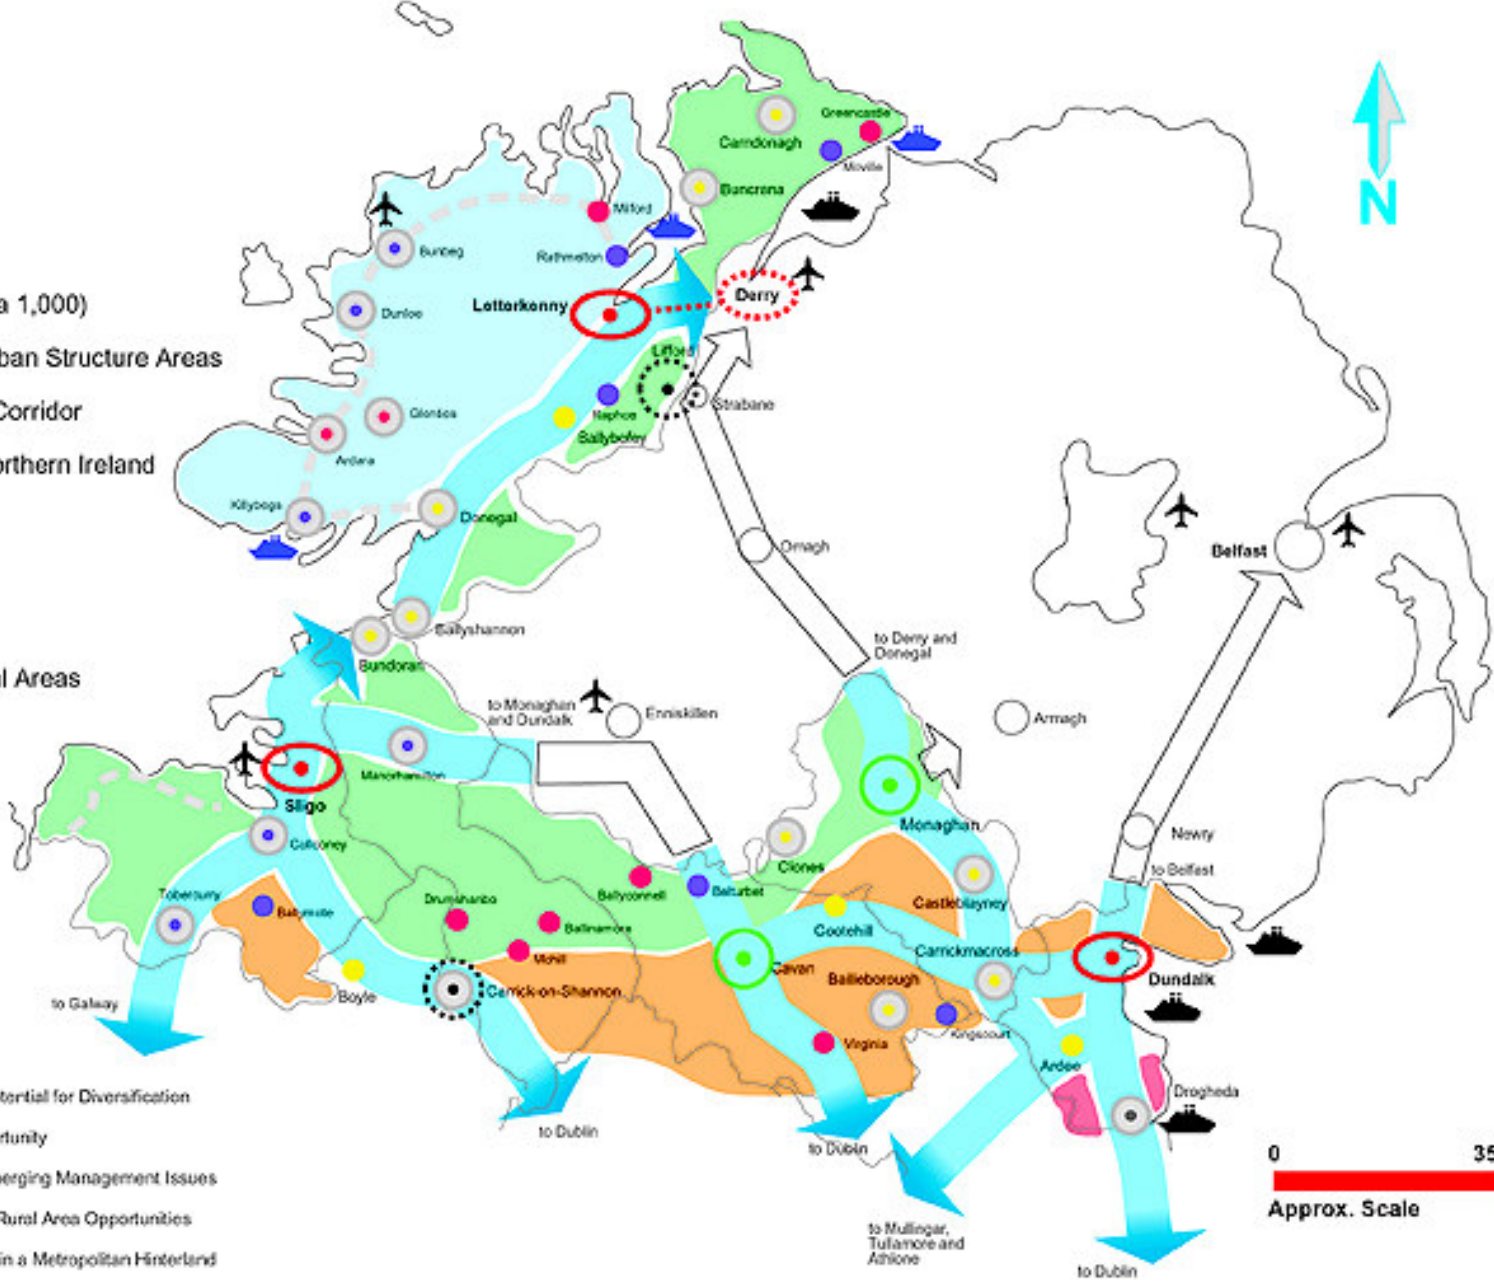

# Border

-  Gateway
-  Hub
-  County Town
-  <5,000 Town
-  1,500 - 5,000 Town
-  Urban Centres (circa 1,000)
-  Centres in Weak Urban Structure Areas
-  National Transport Corridor
-  Key Corridor into Northern Ireland
-  Airport
-  Transit Port
-  Major Fishing Port
-  Access to Peripheral Areas

# The National Spatial Strategy Implementation

# Implementation....

- **Minister for Environment and Local Government..**
- **Regional Planning Guidelines..**
- **Gateways and Hubs..**
- **Integration into other policies and programmes..**
- **Mid Term Review of NDP..**
- **Within one year..**
- **Within five years..**