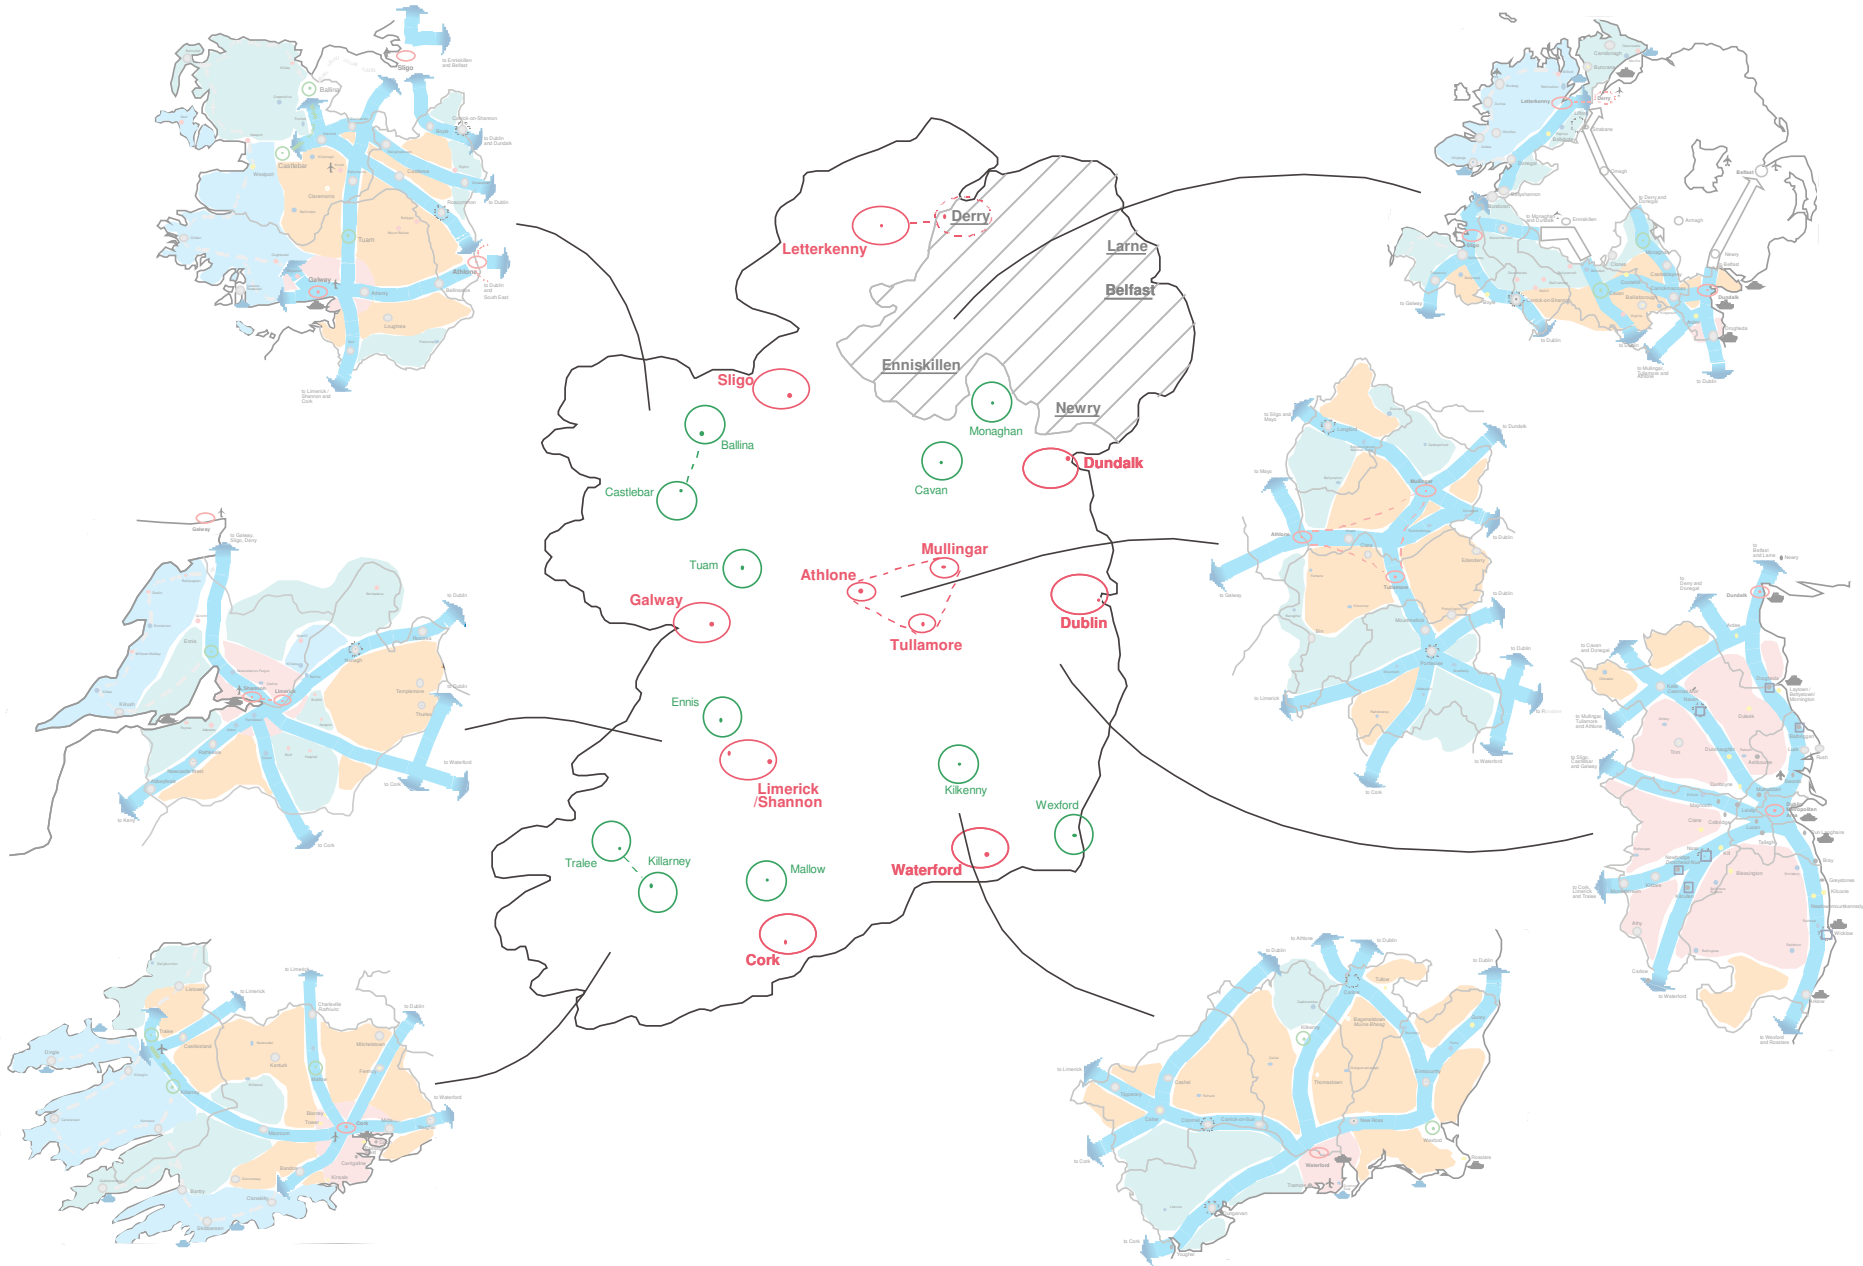

# The National Spatial Strategy

# **The National Spatial Strategy and The Border Region**

# Border

-  Gateway
-  Hub
-  County Town
-  <5,000 Town
-  1,500 - 5,000 Town
-  Urban Centres (circa 1,000)
-  Centres in Weak Urban Structure Areas
-  National Transport Corridor
-  Key Corridor into Northern Ireland
-  Airport
-  Transit Port
-  Major Fishing Port
-  Access to Peripheral Areas