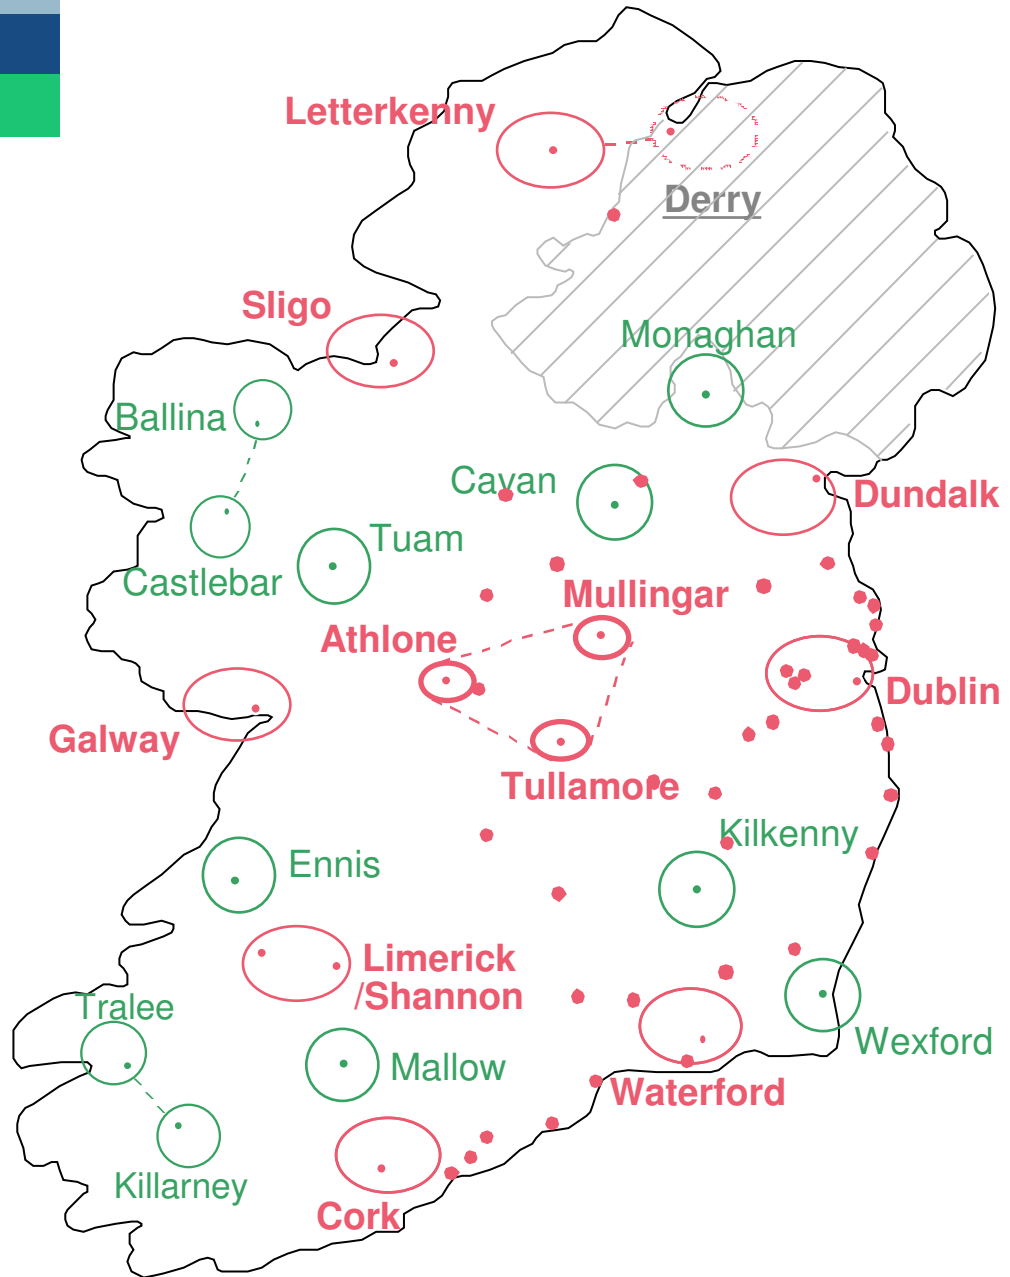

The National Spatial Strategy