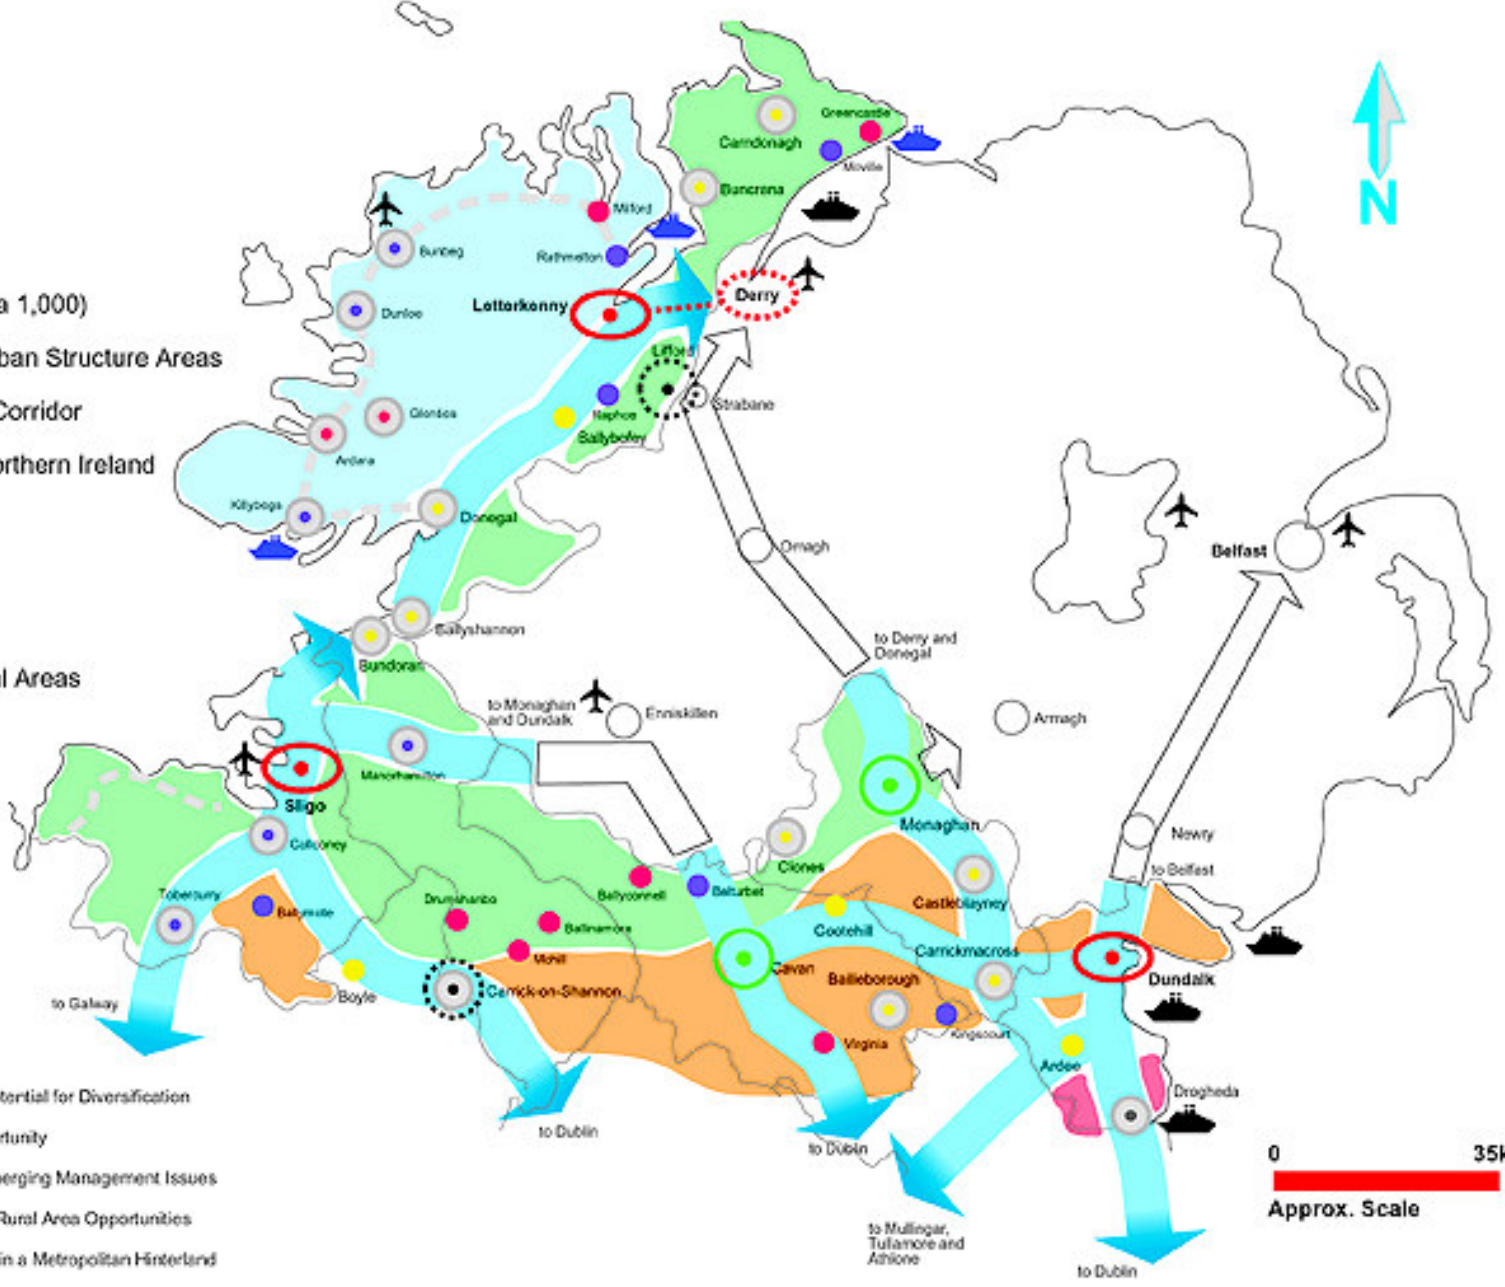

## NSS and the Border Region....

- ***Co-operating***
  - **Strengthening the urban structure**
  - **3 out of 4 Gateways**
  - **2 hubs**
  - **A strategic location in all - island terms**
- 

## NSS and the Border Region....

- **County Towns..**
- **Importance of smaller towns..**
- **Addressing differing rural contexts..**
- **Remoter areas..**

# Border

-  Gateway
-  Hub
-  County Town
-  <5,000 Town
-  1,500 - 5,000 Town
-  Urban Centres (circa 1,000)
-  Centres in Weak Urban Structure Areas
-  National Transport Corridor
-  Key Corridor into Northern Ireland
-  Airport
-  Transit Port
-  Major Fishing Port
-  Access to Peripheral Areas