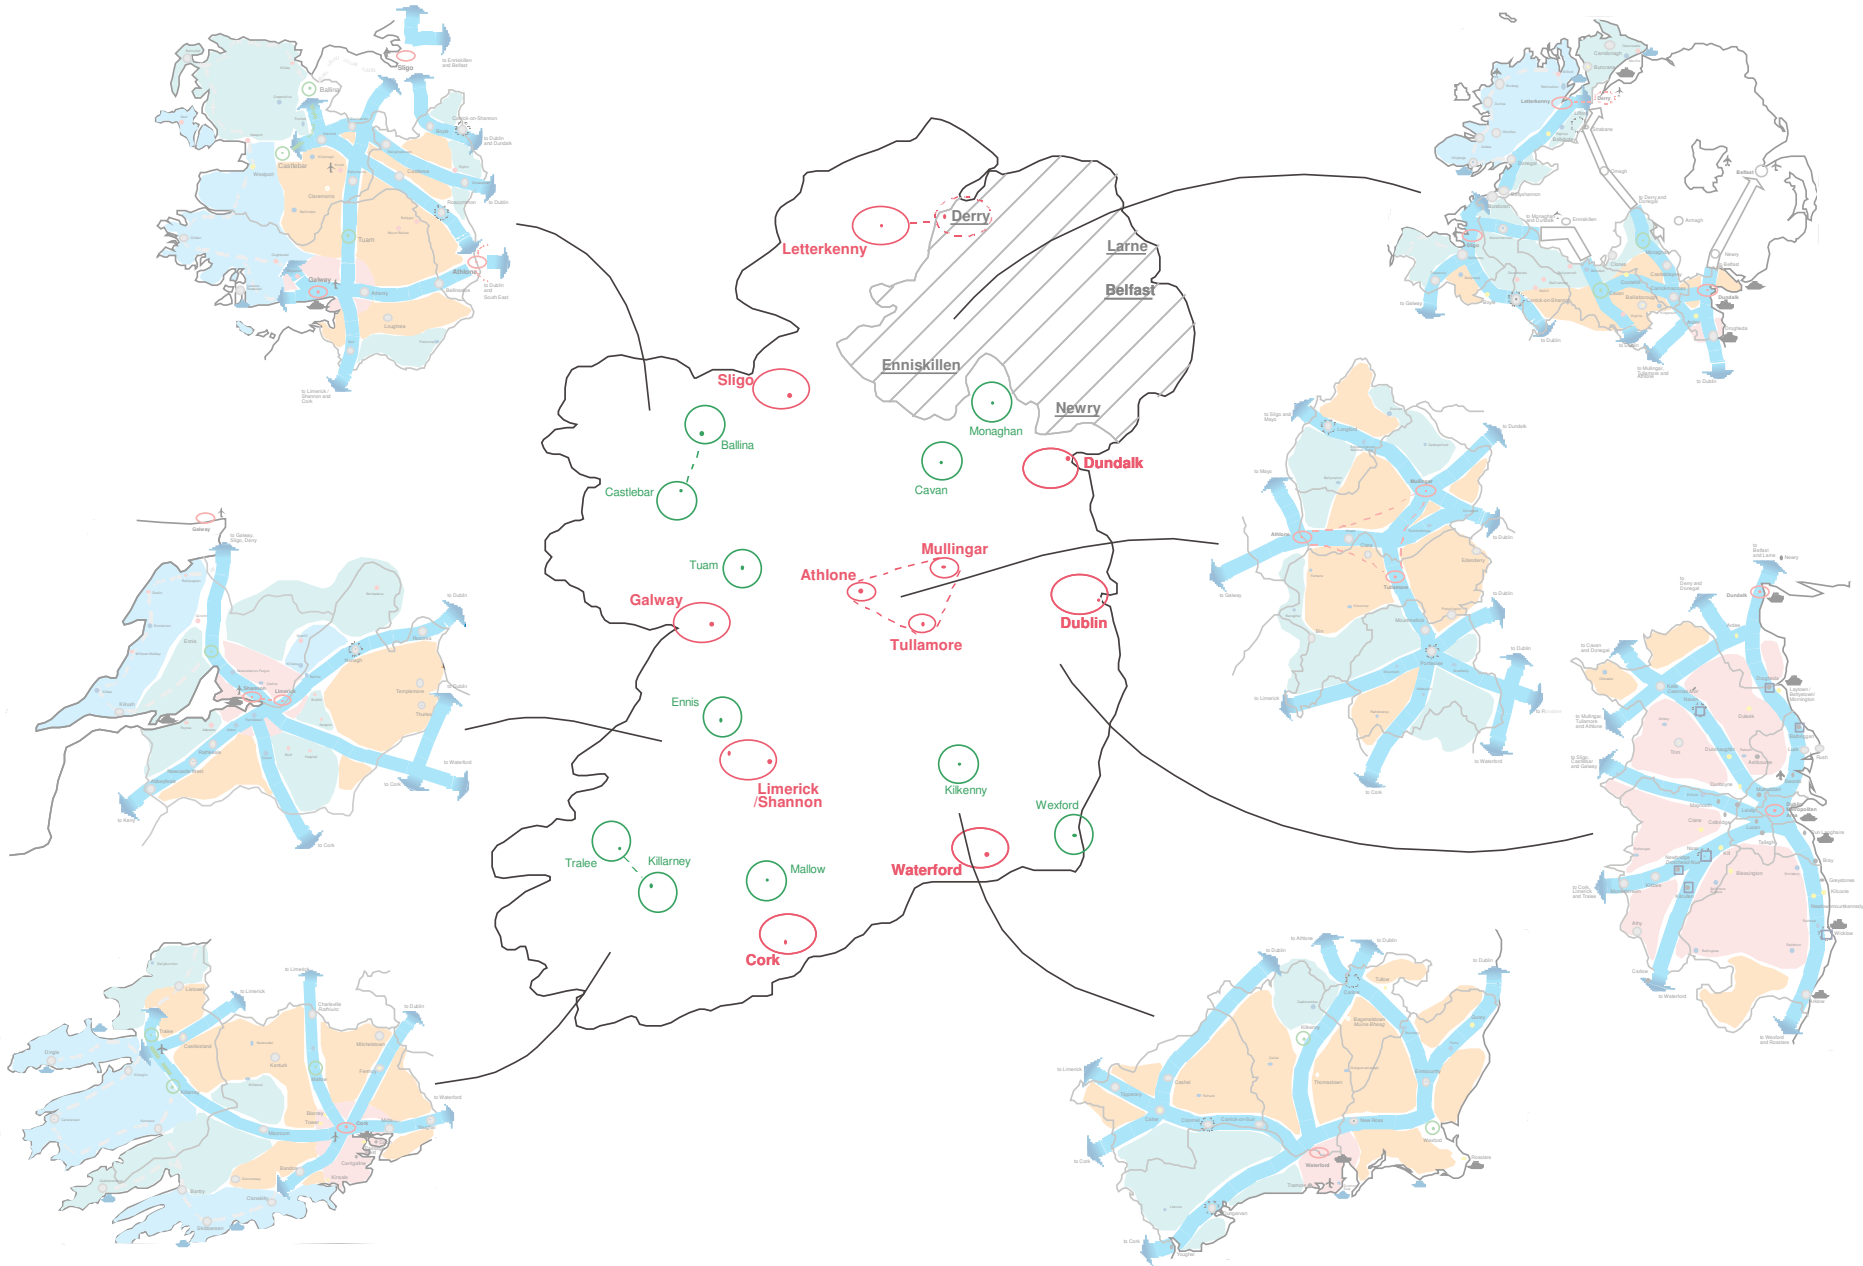

The background is a composite image. On the left, there is a profile of a woman with blonde, curly hair. In the center, there is a landscape with a large green tree in a grassy field. On the right, there is a 10 Euro coin. The text "The National Spatial Strategy" is overlaid in the center in a bold green font.

**The National Spatial Strategy and
The Western Region**

NSS and the Western Region....

- ***Strengthening***
 - **Gateways and Hubs**
 - **Western arc of urban centres**
 - ***Revitalisation***
 - **Enhancing rural and smaller towns**
 - **Continuing rural diversification process**
- 
- A large, semi-transparent Euro coin is overlaid on the right side of the slide. The coin features the number '1' and a landscape scene with a tree and a building. The background of the slide shows a blurred landscape with a tree and a building.

West

The background is a composite image. On the left, there is a profile of a woman with blonde hair. In the center, there is a landscape with a large green tree in a grassy field. On the right, there is a 10 Euro coin. The text 'The National Spatial Strategy - Implementation' is overlaid in the center in a bold green font.