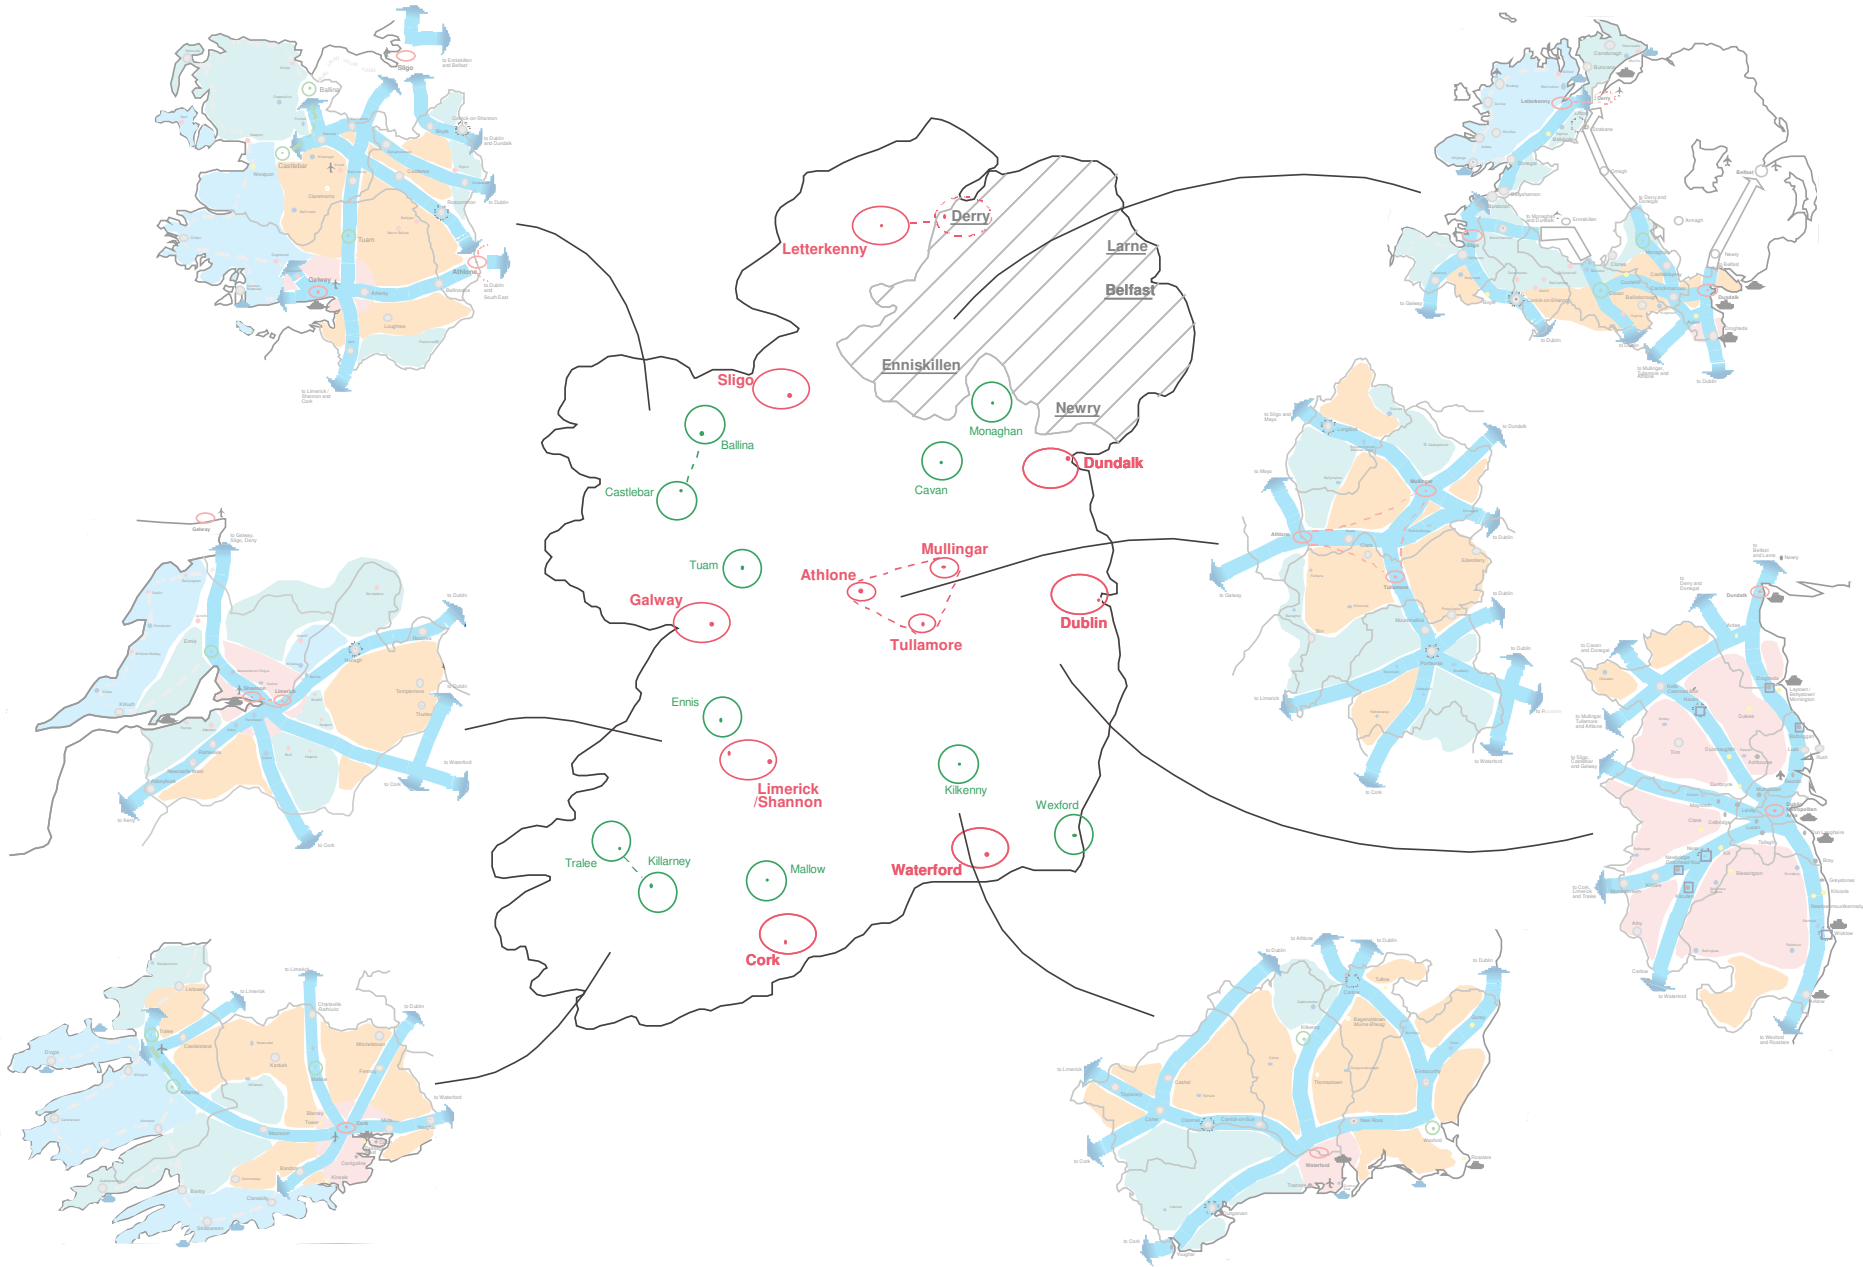

The background is a composite image. On the left, there is a profile of a woman with blonde, curly hair. In the center, there is a landscape with a large green tree in a grassy field. On the right, there is a 10 Euro coin. The text 'The National Spatial Strategy' is overlaid in the center in a bold green font.

The National Spatial Strategy

NSS Core Messages....

- **Better spread of job opportunities..**
 - **Better Quality of Life..**
 - **Better places to live in..**
- 
- The background of the slide is a composite image. On the left, there is a faint, grayscale profile of a woman's head with curly hair. In the center and right, there is a landscape scene with a green field, a large tree, and a rainbow arching across the sky. On the right side, there is a circular emblem or seal. The emblem has a gold border and contains a stylized building with a flag on top, set against a background of trees and a sun.

The National Spatial Strategy and The Western Region

NSS and the Western Region....

- ***Strengthening***
- **Gateways and Hubs**
- **Western arc of urban centres**
- ***Revitalisation***
- **Enhancing rural and smaller towns**
- **Continuing rural diversification process**

The background is a composite image. On the left, there is a blurred profile of a woman with blonde hair. In the center, there is a blurred landscape with a large green tree in a grassy field. On the right, there is a large, semi-transparent 1 Euro coin. The coin features the number '1', the European Union flag, and the word 'EURO'.